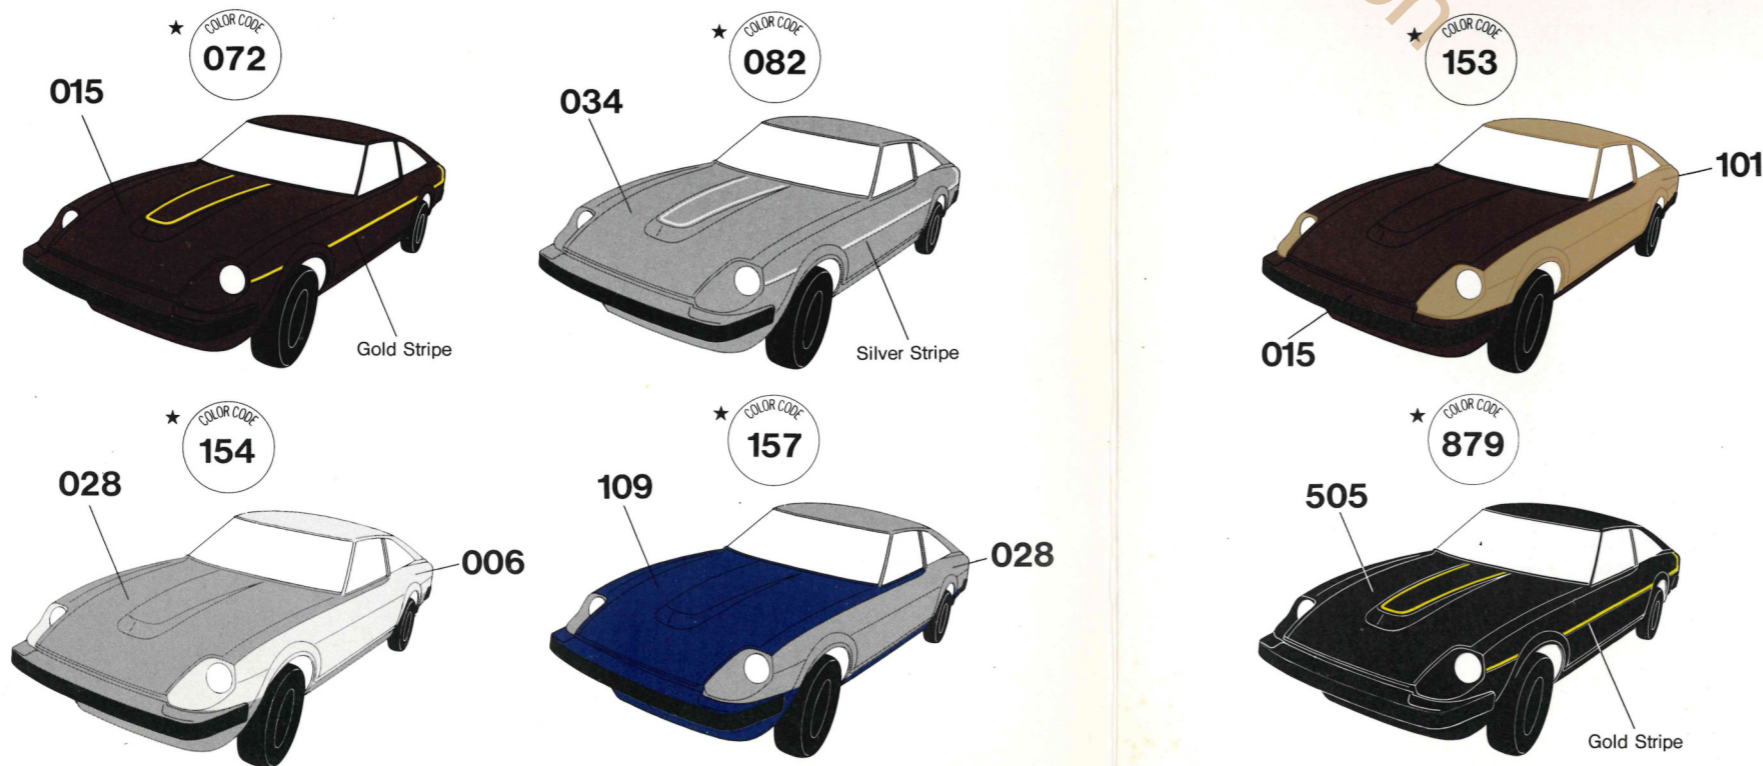

GEOLORS

**DATSUN**  
**280ZX**

Effective from September 1982

# BODY COLOR

# UPHOLSTERY COLOR

Seat Material	Vinyl	Cloth
Body Color	Upholstery Color	
002	N P	A C
006	G N	T K
011	N G	A T
013	N G	A T
014	P G	C T
028	P G	C T
029	P G	C T
★072(015with Gold Stripes)	—	C T
★082(034with Silver Stripes)	—	C T
101	P	K C
109	—	K C
★153(015/101)	—	K C
★154(006/028)	—	K C
★157(028/109)	—	K C
★879(505with Gold Stripes)	—	K C
922	—	K