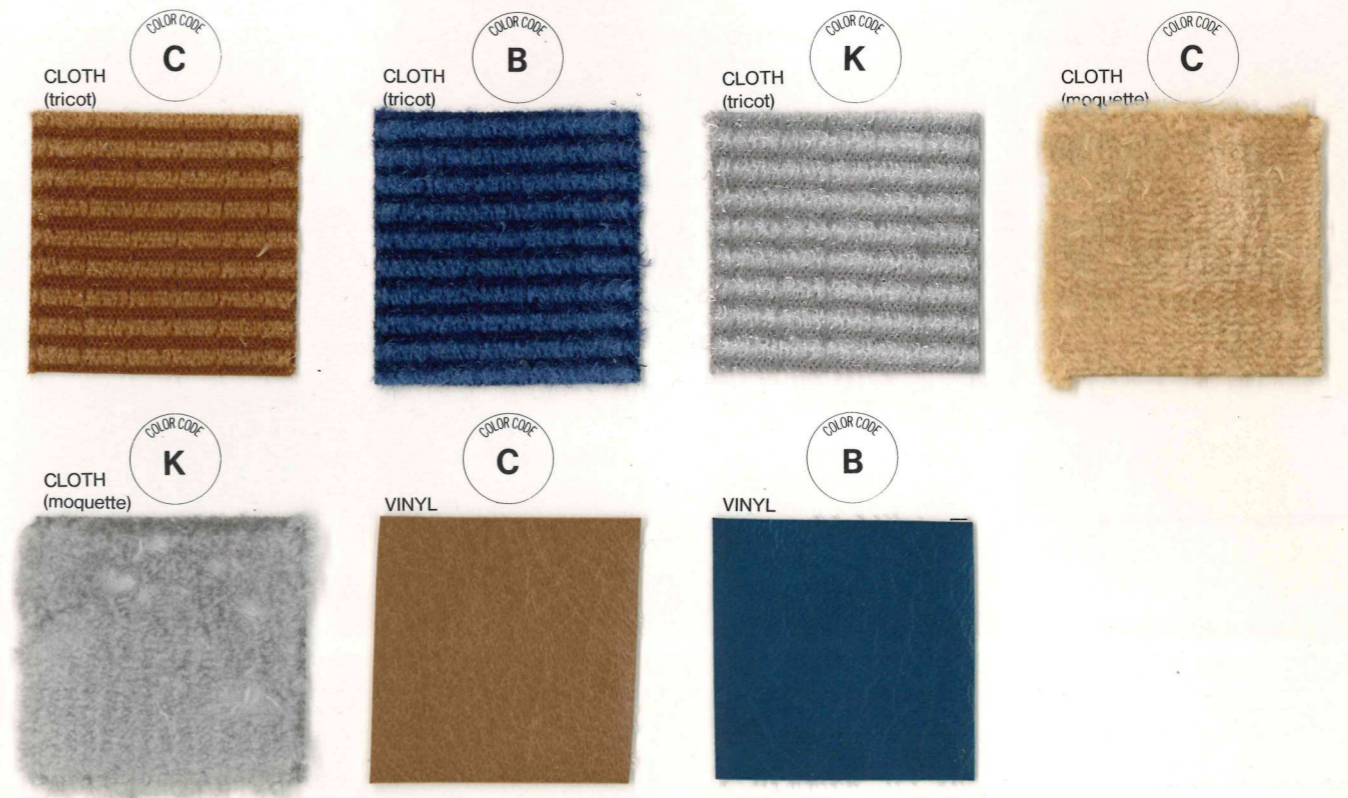

GOLOSERS

DATSUN

220C

240C

280C

www.jdmjunks.com

BODY COLOR

UPHOLSTERY COLOR

Model	Sedan STD	Sedan C-DX	4-door Hardtop	Station Wagon
Seat Material	Vinyl	Cloth(tricot)	Cloth(moquette)	Cloth(tricot)
Body Color	Upholstery Color			
011	C	C K	C	C
015	C	C K	C	C
021	C	C K	C	C
031	C	C K	C	C
*090(031/827)	—	—	C	—
124	B	B K	K	B
419	C	C K	C	C
431	C	C K	C	C
505	B C	C K	C K	B C
613	B C	C K	C K	C
663	B C	B C K	C K	B C
*787(663/720)	—	—	C K	—
805	B C	B C K	C K	B C
827	C	C	C	C
960	B C	C K	C K	C

B...blue *...Two-tone color.
C...brown
K...gray
Color scheme is subject to change.

www.JDMJunkies.ch

 NISSAN MOTOR CO., LTD.